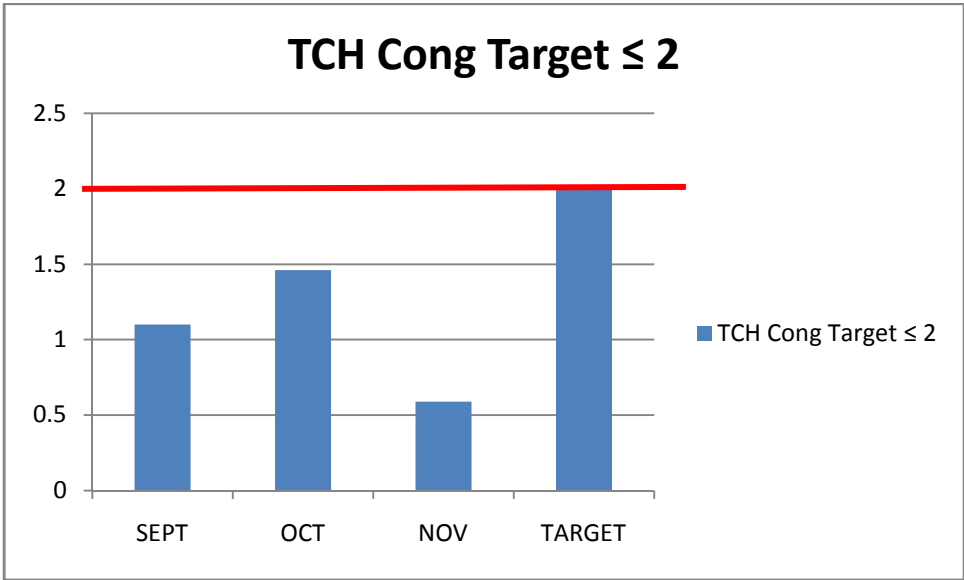

ETISALAT QoS KPI's (SEPTEMBER TO NOVEMBER 2011)