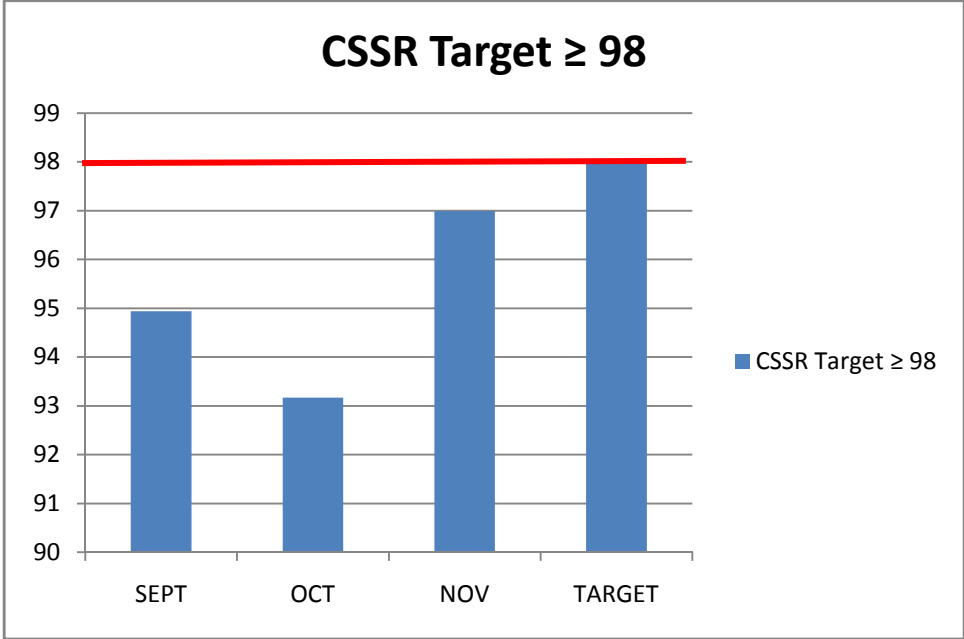

ETISALAT QoS KPI's (SEPTEMBER TO NOVEMBER 2011)