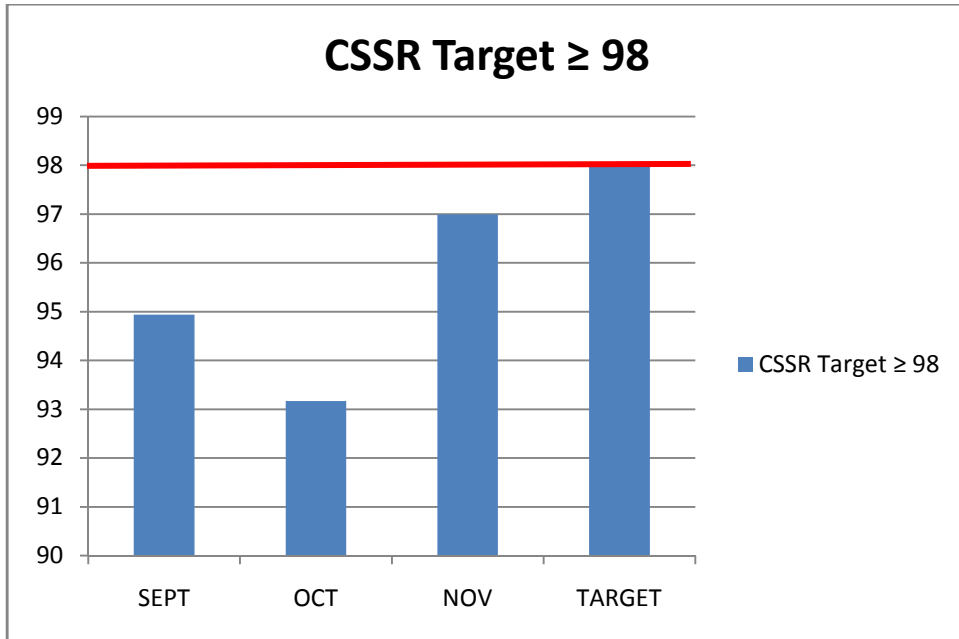

# GSM Key Performance Indicators Comparison

## MTN QoS KPI's (SEPTEMBER TO NOVEMBER 2011)