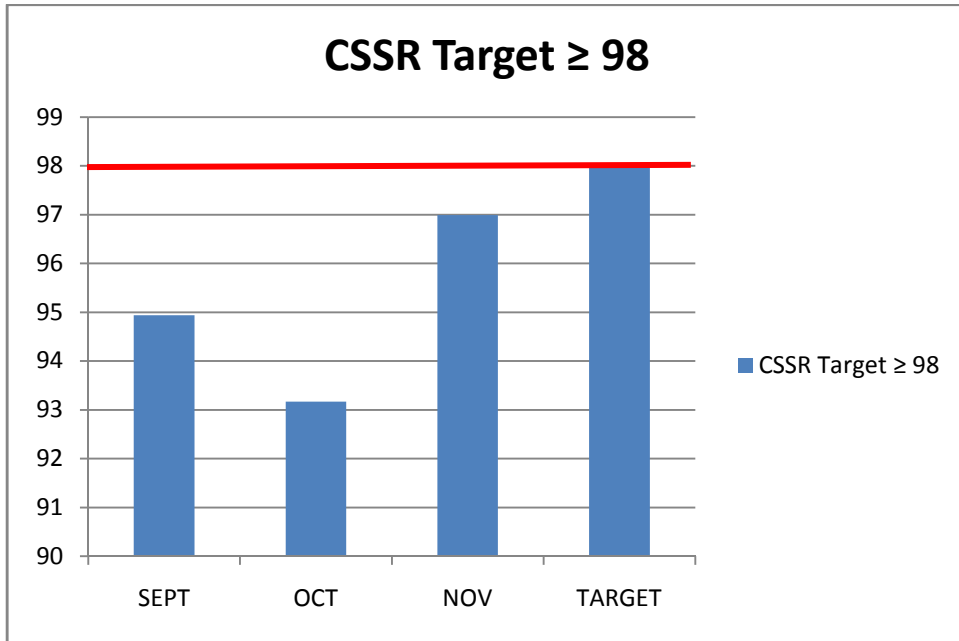

GLOBALCOM QoS KPI's (SEPTEMBER TO NOVEMBER 2011)